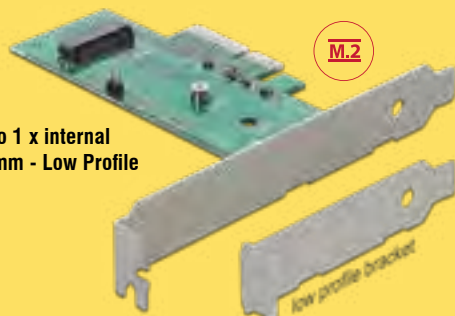

# M.2 HIGHLIGHTS

**90409**  
PCI Express x8 / x16 Card to 4 x internal NVMe M.2 Key M

**89013**  
PCI Express x4 Card to 1 x internal NVMe M.2 Key M with heat sink and RGB LED illumination - Low Profile Form Factor

**42015**  
External Gaming Enclosure for M.2 NVMe PCIe SSD with USB 20 Gbps USB Type-C™ female and RGB LED illumination

**89370**  
PCI Express x4 Card to 1 x internal NVMe M.2 Key M 80 mm - Low Profile Form Factor