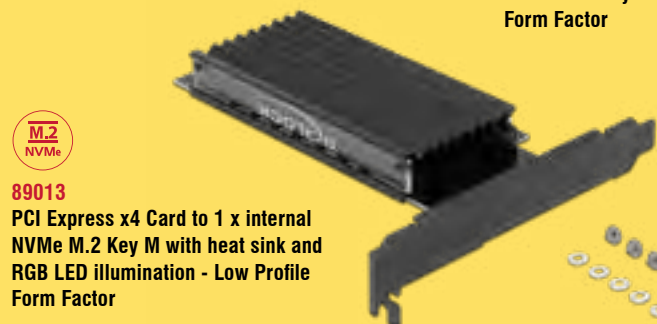

90409
PCI Express x8 / x16 Card to 4 x internal NVMe M.2 Key M

89013
PCI Express x4 Card to 1 x internal NVMe M.2 Key M with heat sink and RGB LED illumination - Low Profile Form Factor