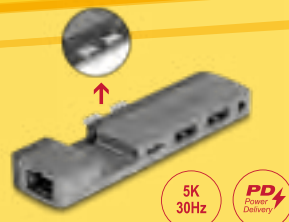

87757
Docking Station for MacBook Pro /
MacBook Air Thunderbolt™ 4 with 5K
Resolution / 100 W PD / 10 Gbps Hub /
LAN / Audio