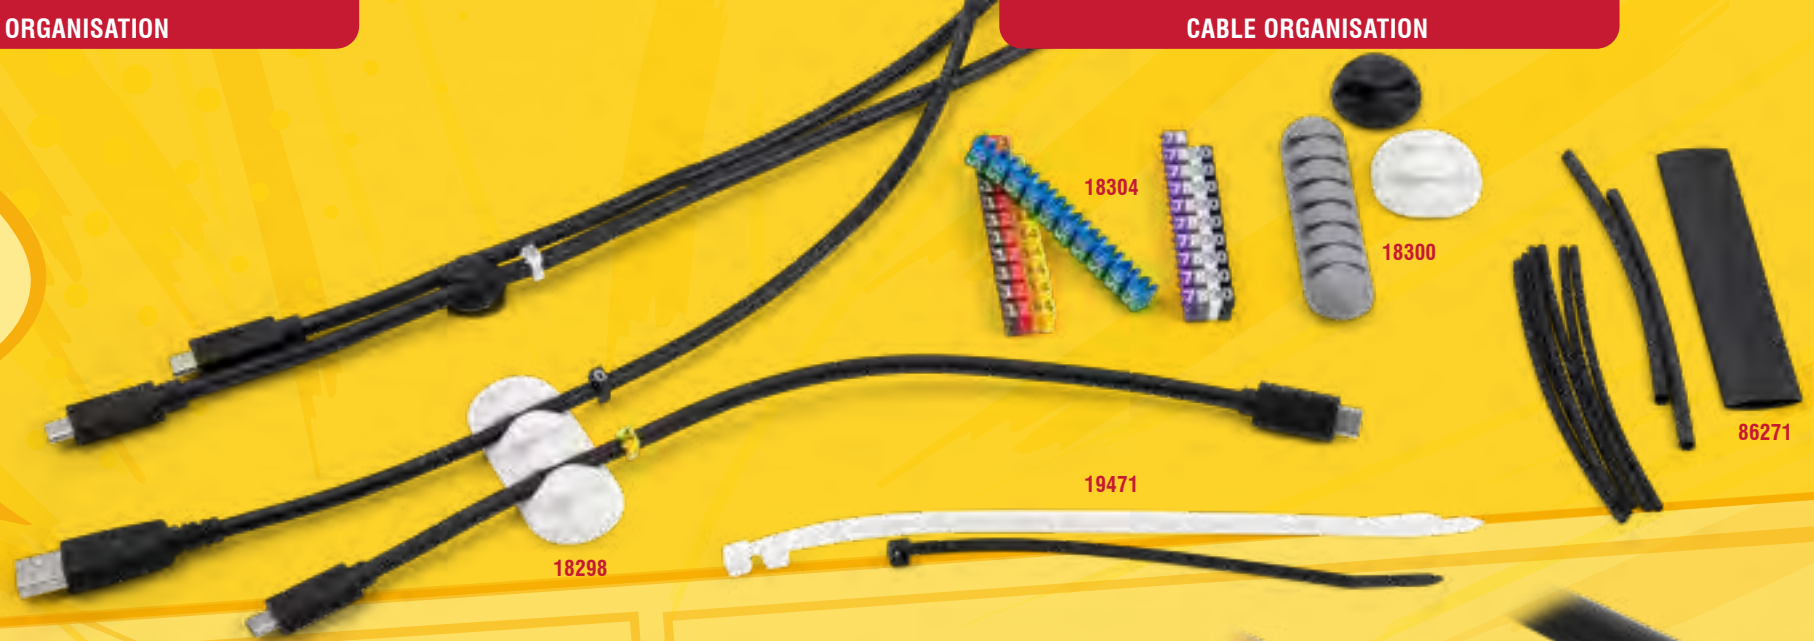

# CABLE ORGANISATION

**18393**  
Cable holder and hook-and-loop tape set 6 pieces

**18449** ● **18450** ○  
Headphone Holder adjustable for desk mounting aluminium

**19076**  
Hook-and-loop cable tie L 150 x W 12 mm coloured Set 10 pieces